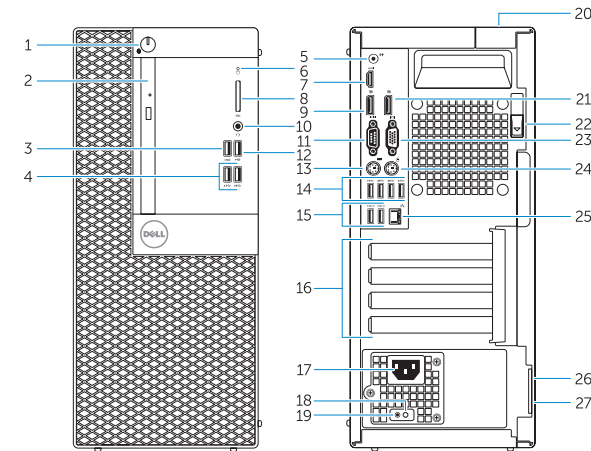

Computer model

计算机型号 | 電腦型號
컴퓨터 모델 | 컴퓨터 모델

OptiPlex 5040 MT
OptiPlex 5040 MT 系列

Locate Dell apps

找到 Dell 应用程序 | 找到 Dell 應用程式
Dell アプリを見つめる | Dell 앱 찾기

Dell Product Registration

Register your computer

注册您的计算机
註冊您的電腦
コンピュータを登録する
컴퓨터 등록

Dell SupportAssist

Check and update your computer

检查和更新您的计算机
檢查並更新您的電腦
コンピュータを確認してアップデートする
컴퓨터 검사 및 업데이트

Features

功能部件 | 功能 | 外觀 | 기능

- Power button/Power light
- Optical-drive bay
- USB 2.0 connector with PowerShare
- USB 3.0 connectors
- Line-out connector
- Hard-drive activity light
- HDMI connector
- Memory card reader (optional)
- DisplayPort connector
- Headphone connector
- Serial connector
- USB 2.0 connector
- PS2/Keyboard connector
- USB 3.0 connectors
- USB 2.0 connectors (Supports Smart Power On)
- Expansion-card slots
- Power connector
- Power-supply diagnostic button
- Power-supply diagnostic light
- Cable-cover lock slot
- DisplayPort connector
- Release latch
- VGA connector (optional)
- PS2/Mouse connector
- Network connector
- Security-cable slot
- Padlock ring